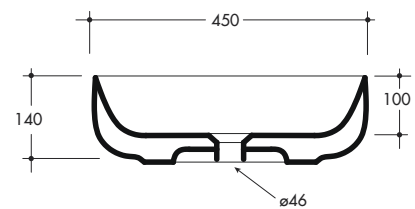

## METAMORFOSI 2

STYLE

**Bench**

CODE

MET42040

WEIGHT

9 kg

COLOURS

White  
Black & White +40%

OVERFLOW & WASTE

32 mm non-overflow plug &  
waste not included.

Note: All dimensions are in millimetres and are subject to normal manufacturing variances. Studio Bagno Pty Ltd reserves the right to vary specifications at any time without notice. Date created: 18/02/16.